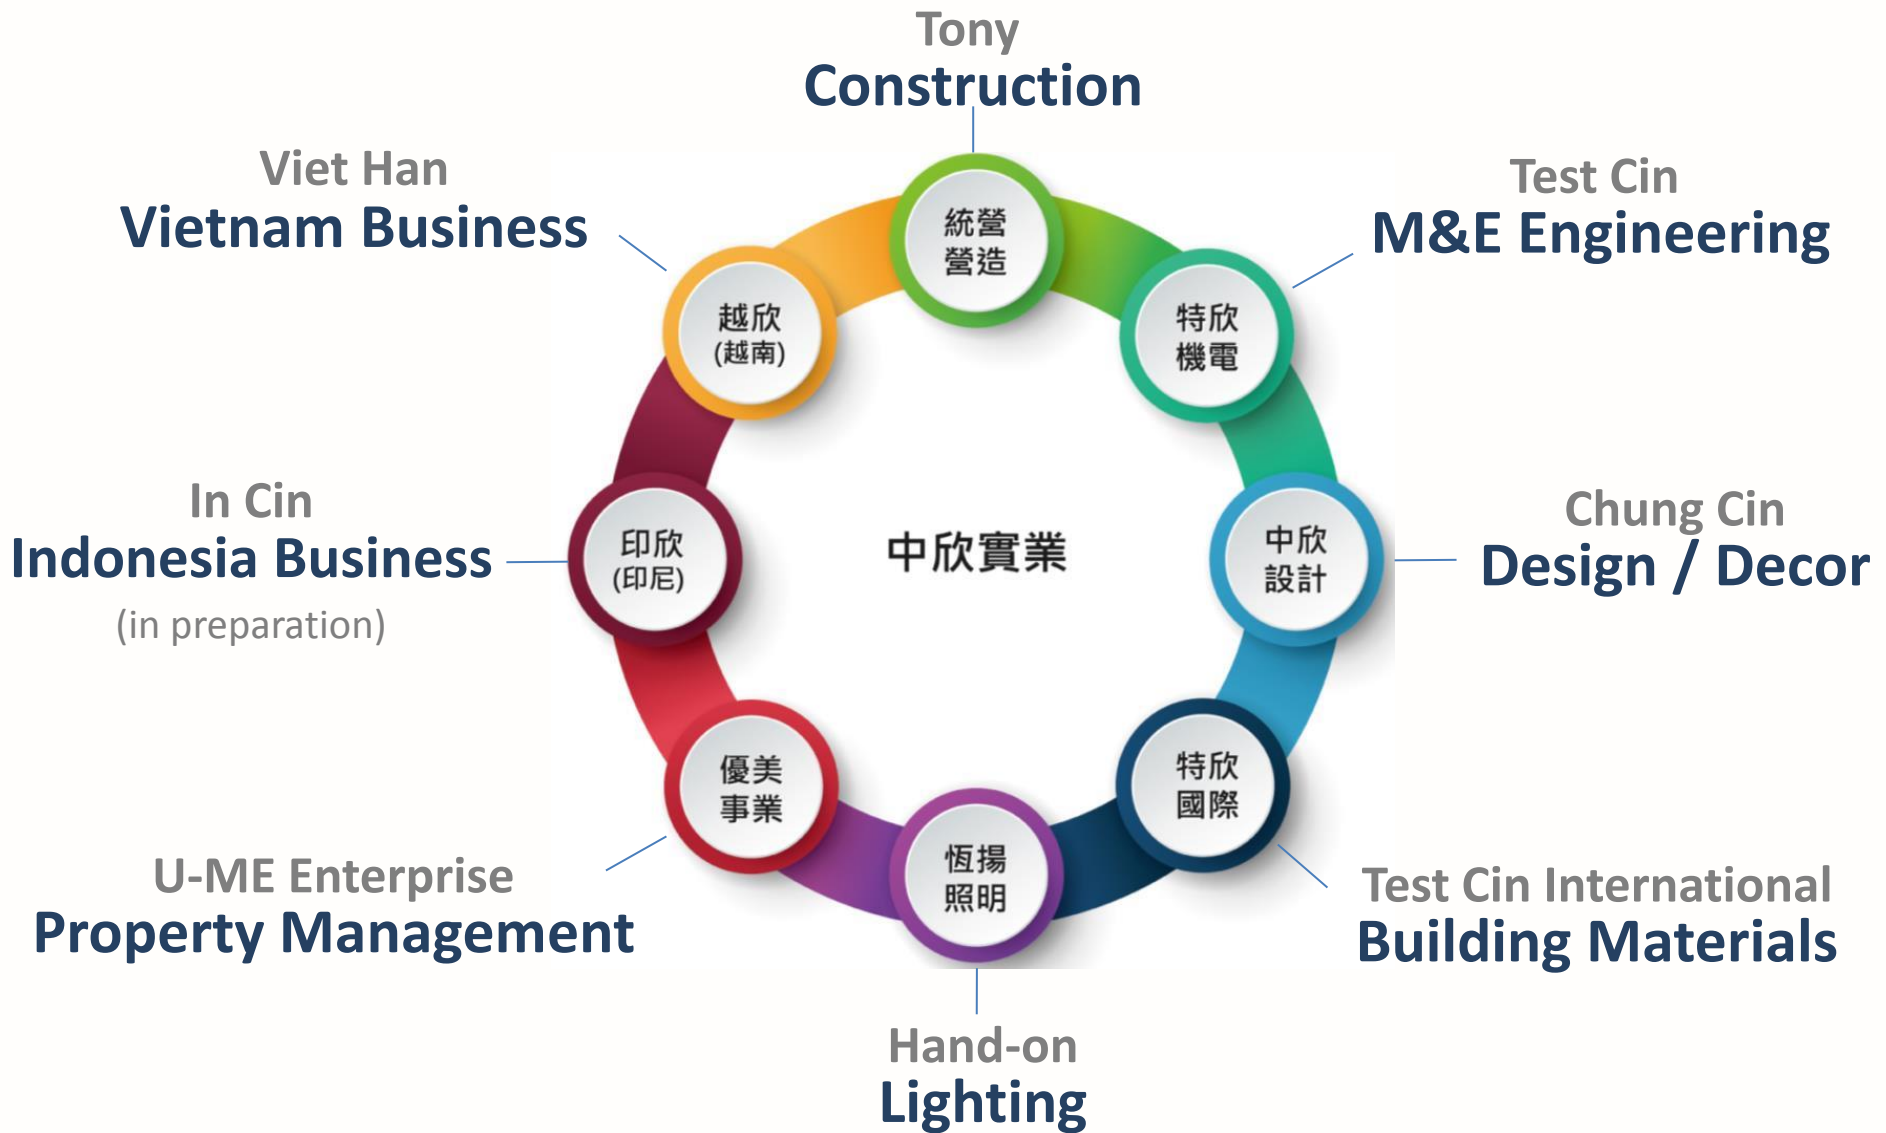

# Chung Cin — A Professional Team of Space Solutions

中欣實業團隊

*人與空間的完美結合演繹*

*Connecting People & Places Naturally*

Chung Cin, established in 1997, is a subsidiary of Taiwan listed company Testrite Group. We provide integrated services for commercial and residential space and strive to be the most professional space solution team in Taiwan.

# Leverage Testrite Group Resources

Testrite Group's resources include trade, distribution channels, marketing planning, e-commerce, industrial design, suppliers and clients, enabling Chung Cin to provide the best service in terms of **price, materials and human resources**.

# Holistic Organizational Structure