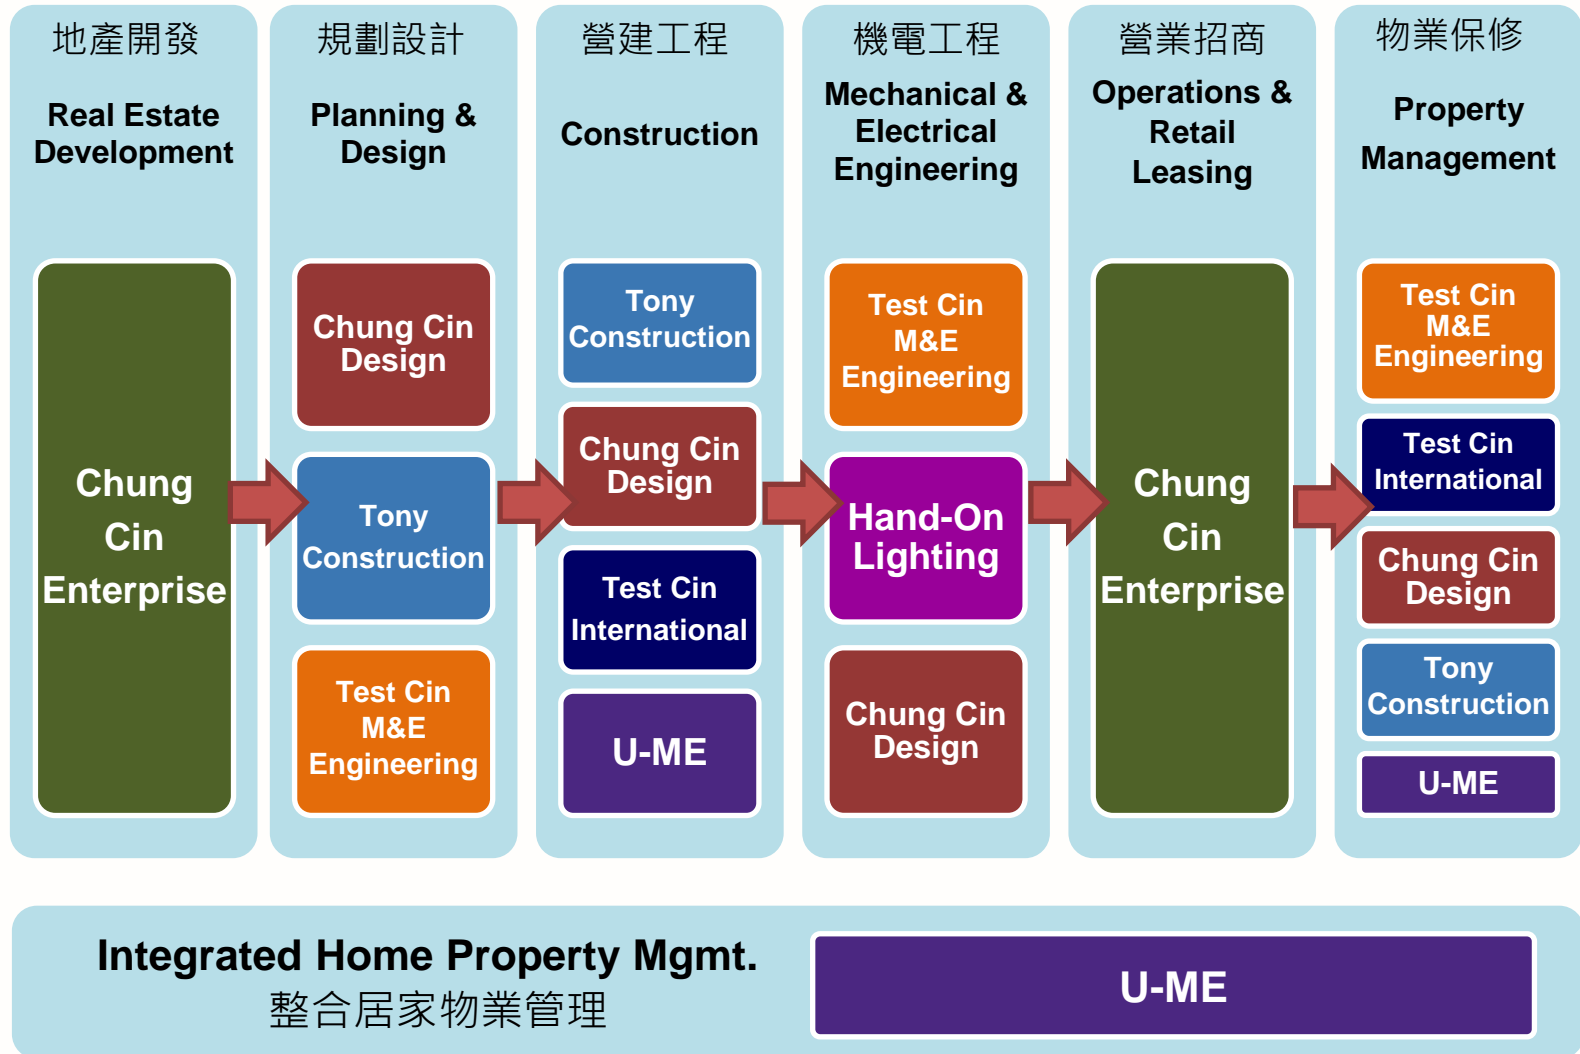

One-Stop Professional Service